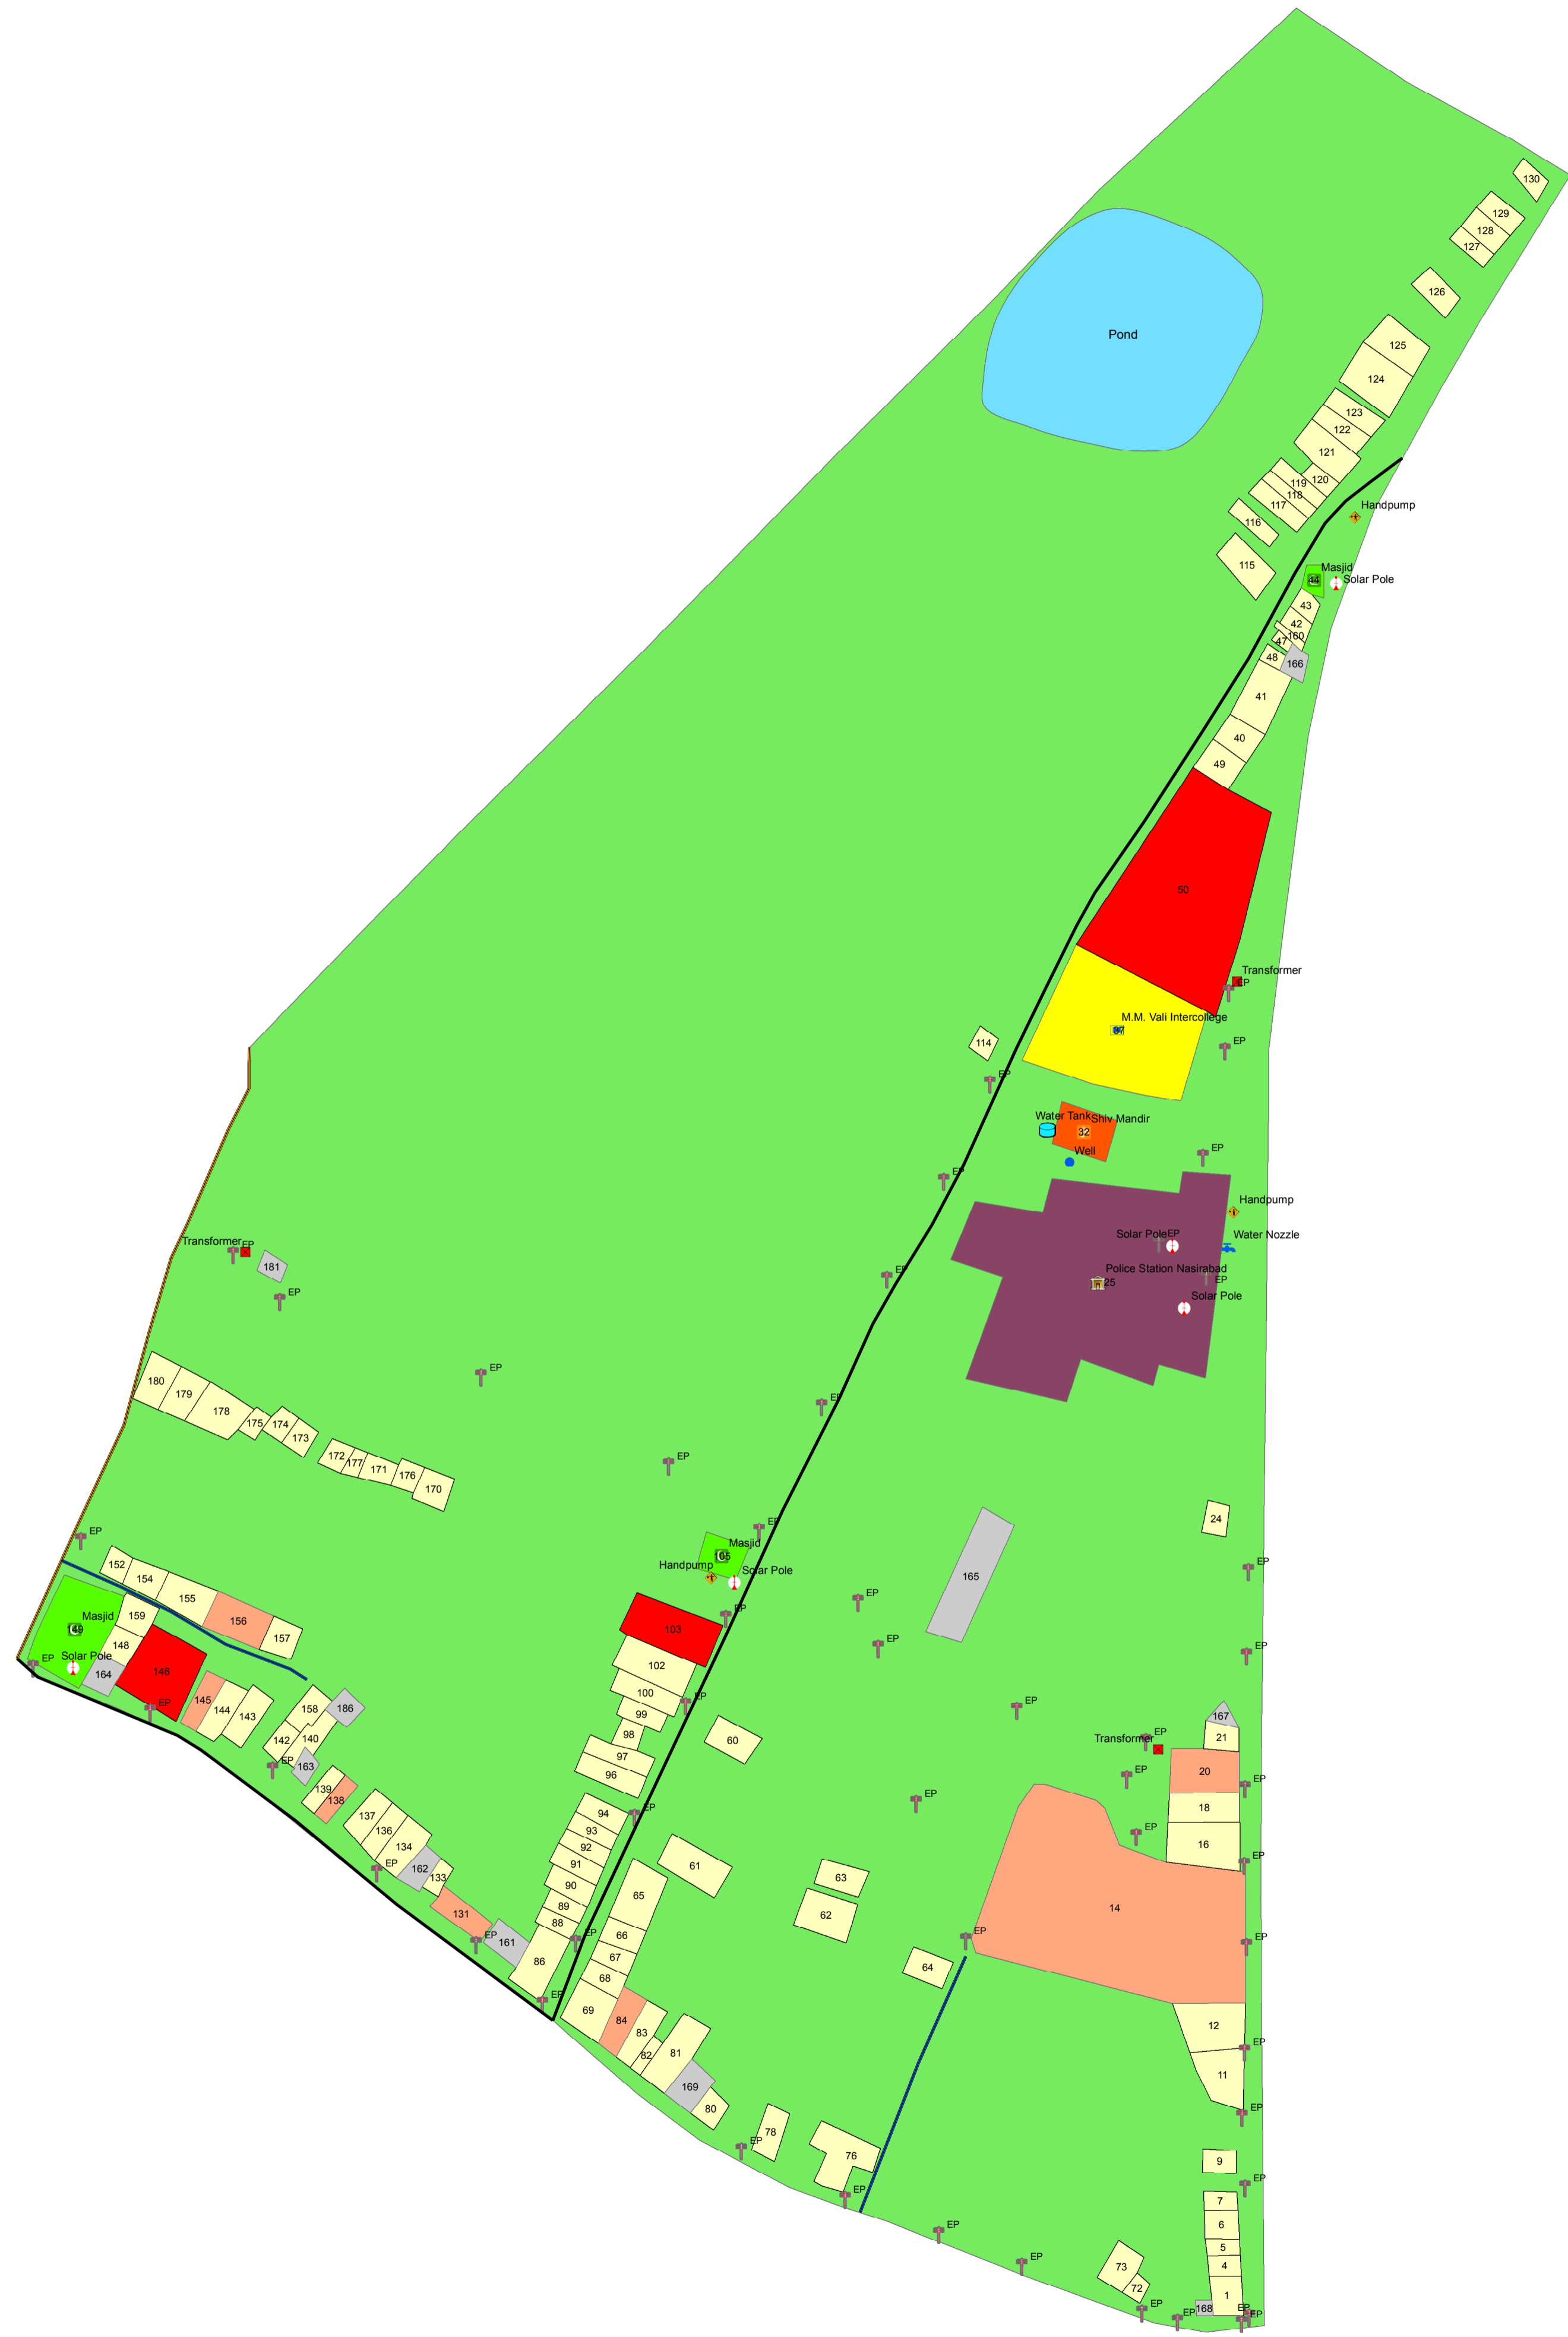

DISTRICT-RAEBARELI

NAGAR PANCHAYAT-NASIRABAD
 WARD NAME-AHMAD NAGAR
 WARD NO-13

- Legend**
- Damer
 - Interlocking
 - Kucha
 - Kharanja
 - Imambada
 - Eidgaah
 - Kabaristhan
 - Over Head Tank
 - Petrol Pump
 - Mandir
 - Makbara
 - Madarsa
 - Masjid
 - Masjid+Imambada
 - Imambada+Madarsa
 - Mobile Tower
 - Govt Building
 - Govt Building Colony
 - School
 - Other
 - Well
 - Transformer
 - Water Nozzle
 - Summersabul
 - Solar Pole
 - Street Light
 - High Mask Light
 - Handpump
 - Pole_Join
 - Pond
 - Other
 - Imambada+Commercial
 - Imambada
 - Eidgaah
 - Kabaristhan
 - Commercial
 - Residential+Commercial
 - Over Head Tank
 - Petrol Pump
 - Mandir
 - Makbara
 - Madarsa
 - Masjid
 - Masjid+Imambada
 - Imambada+Madarsa
 - Mobile Tower
 - Residential
 - Govt Building
 - Govt Building Colony
 - School

- Ward Name**
- Ahmad Nagar
 - Dela
 - Gudkhet Nagar
 - Gufranamaab Nagar
 - Kayasthana
 - Kuraiash Nagar
 - Lala Ki Bazar
 - Maurya Nagar
 - Milkiana
 - Patel Nagar
 - Phulwari
 - Purani Kothi
 - Sarv Dharm Nagar
 - Shiv Nagar
 - Soni Nagar